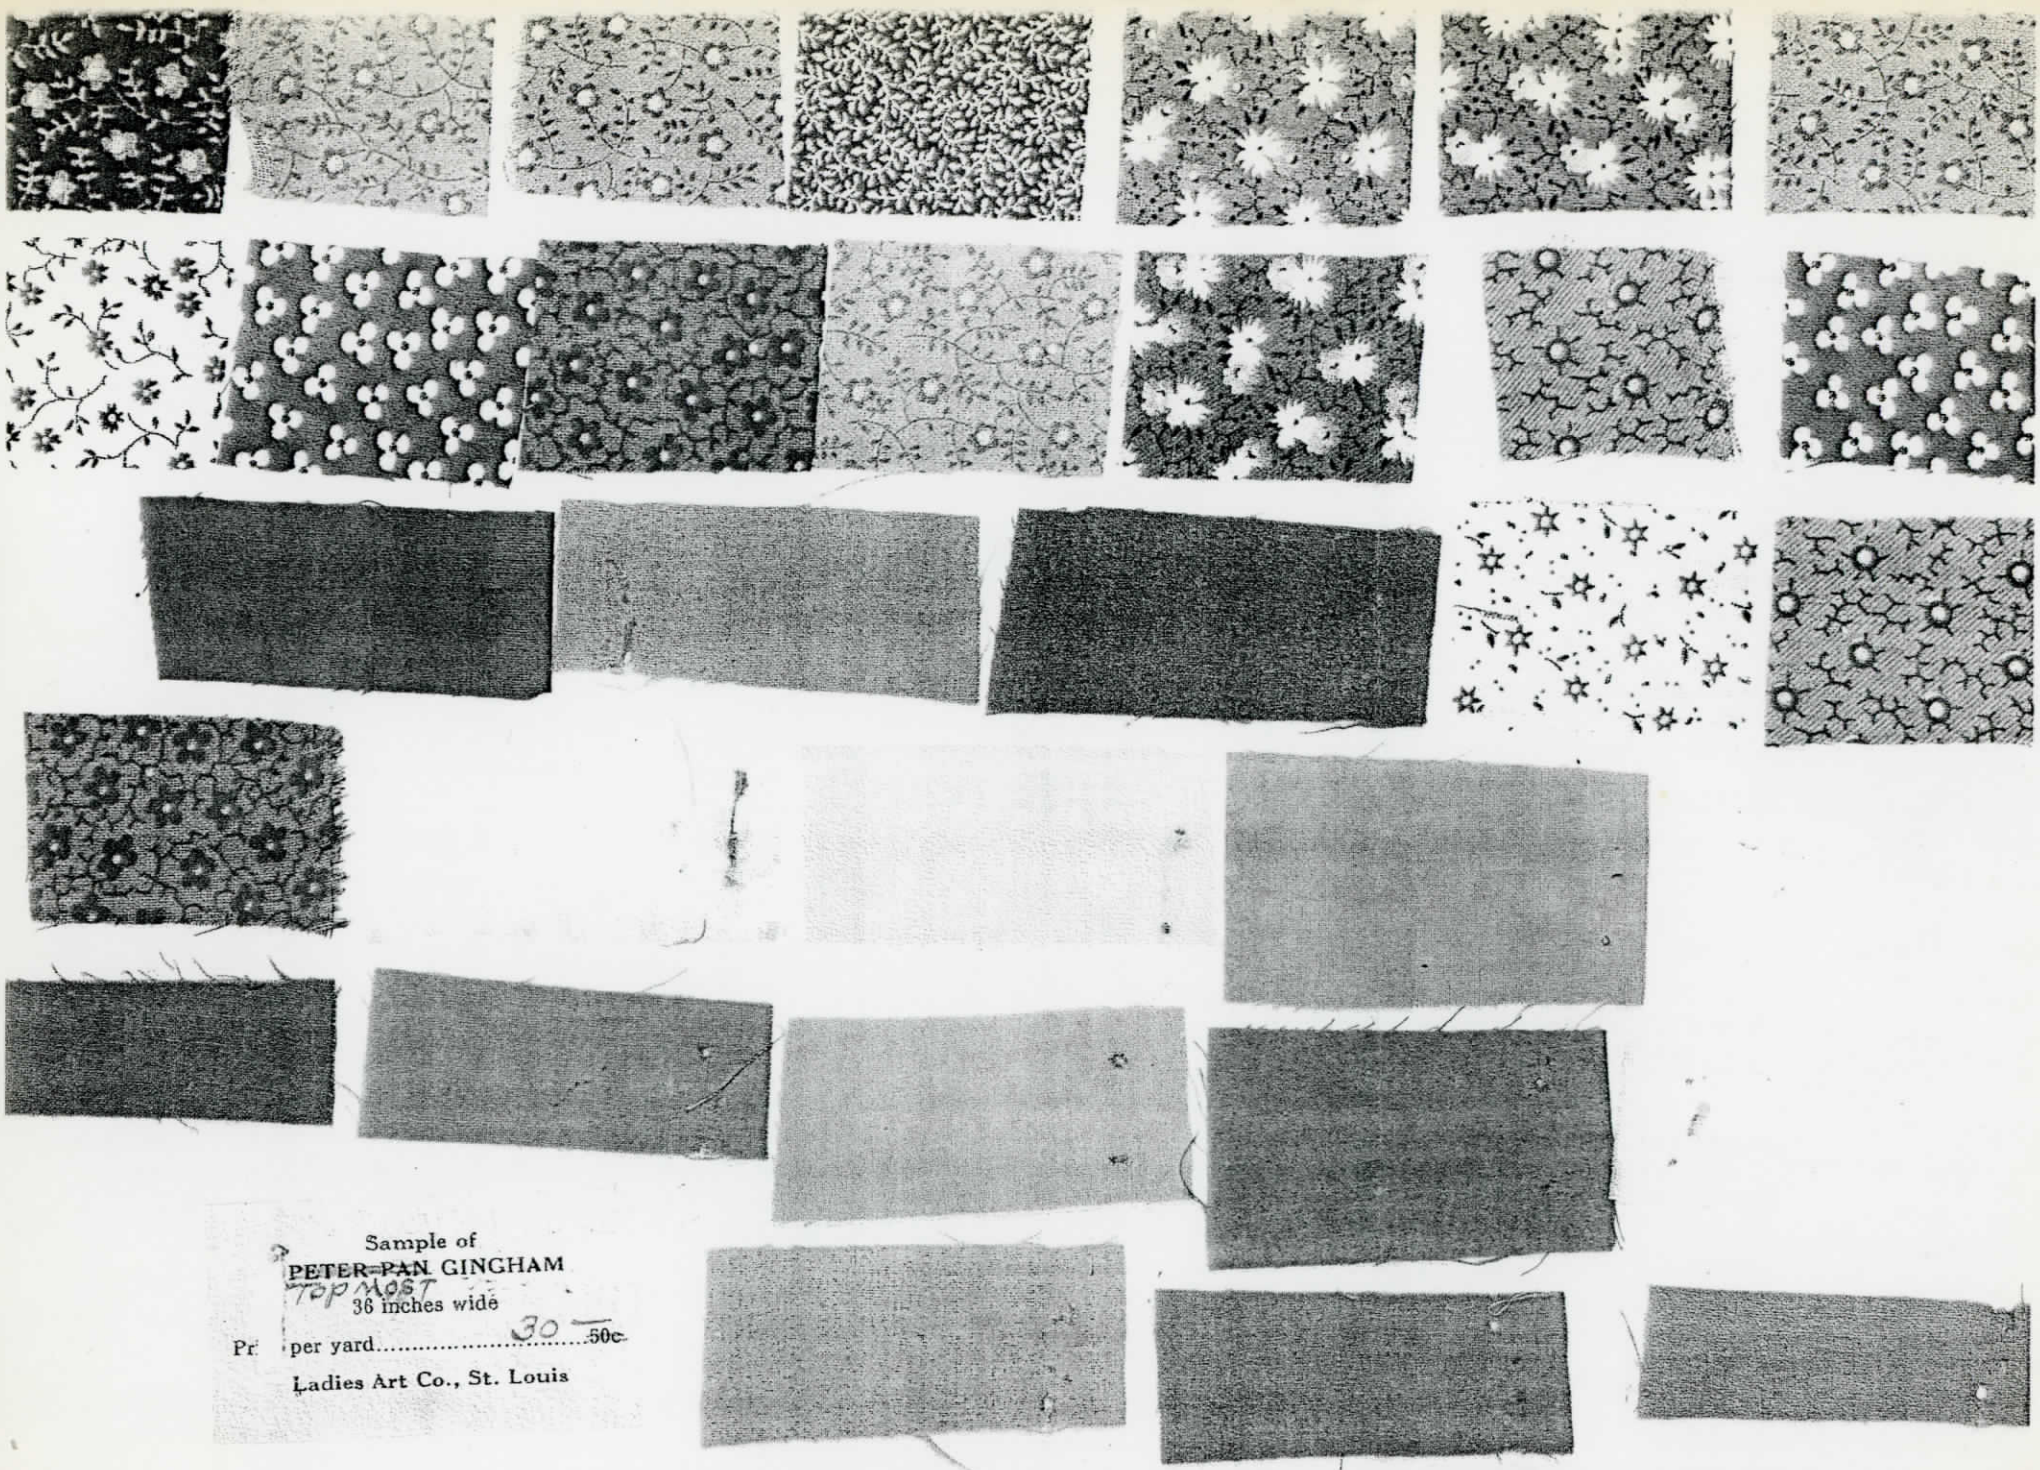

****SPECIAL PRICE LIST OF QUILT MATERIALS****

This price list is sent with quilt patterns for your convenience. In ordering quilt materials consult your pattern instruction sheet for amount of material needed. You can then figure the cost from this special price list. All colored materials are colorfast.

COTTON BATTING:

WHITE ROSE, best quality, two rolls for quilt.....	1.25
MOUNTAIN MIST, glazed surface, in roll 81x96-inches.....	.75

QUILTING DESIGNS (perforated patterns). The quilting designs suggested on the instruction sheet of our quilt patterns are listed in our catalog. Consult the catalog for prices of quilting designs.

WRITE US FOR PRICES FOR READY CUT QUILTS.

WE DO QUILTING. WRITE FOR PRICES.

ADDRESS ALL ORDERS TO

LADIES ART COMPANY-----3837 FINNEY AVENUE-----ST. LOUIS, MISSOURI.

ВАЛЛЕКИ ИО 3

Sample of
PETER-PAN GINGHAM
Top Most
36 inches wide
Pr per yard.....30.....50c
Ladies Art Co., St. Louis