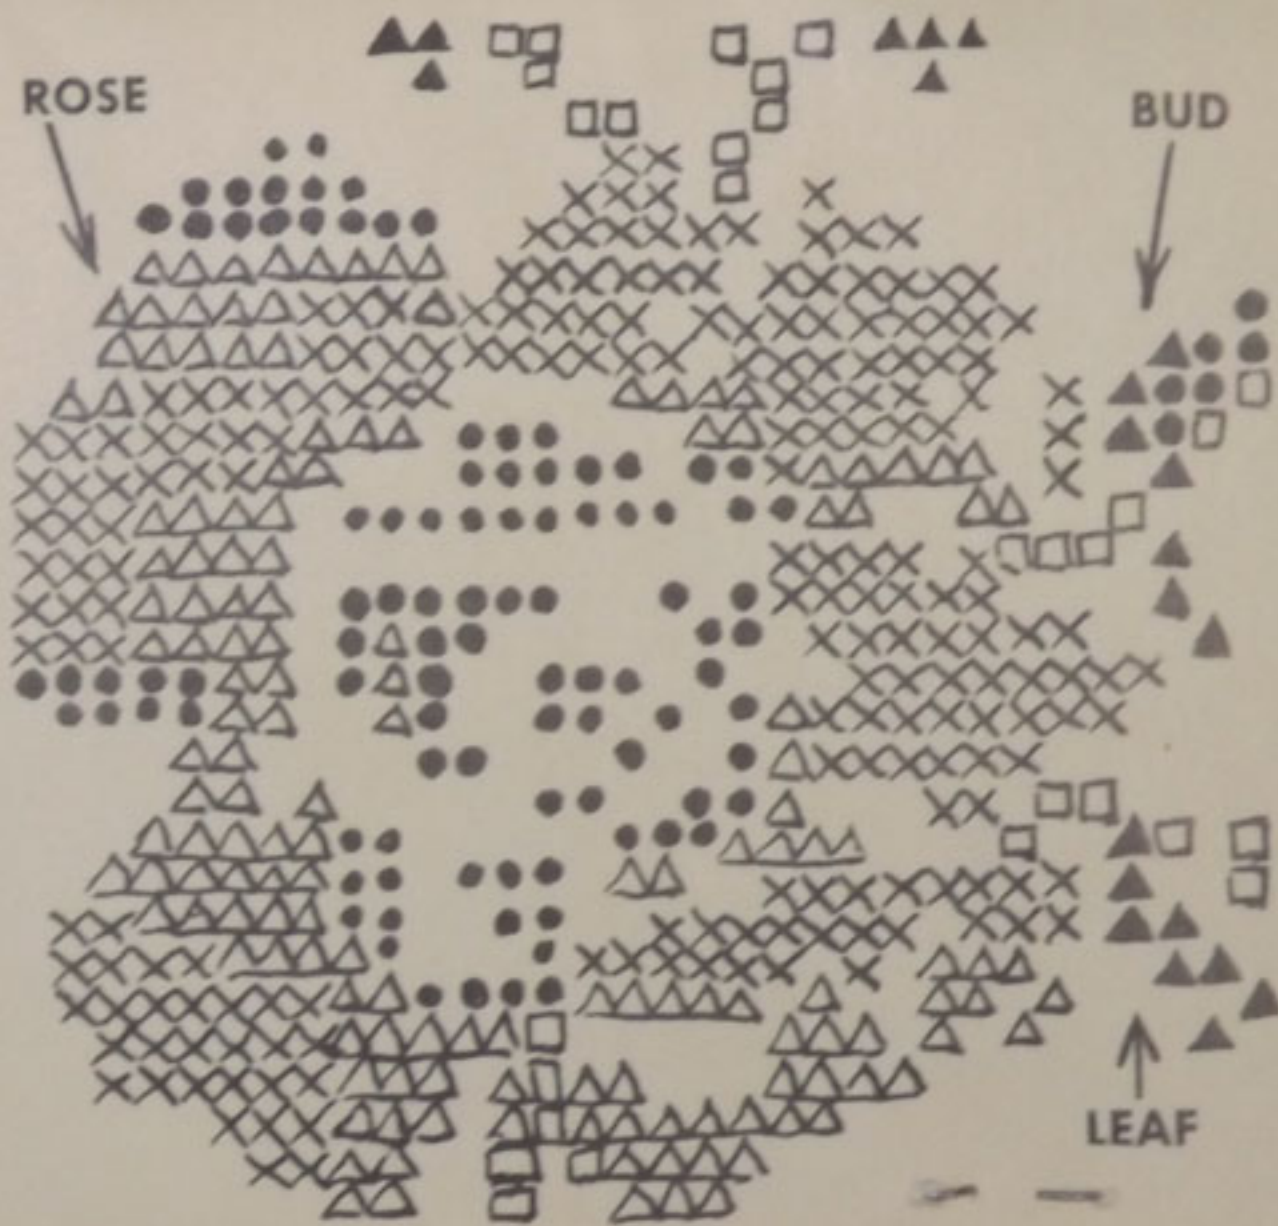

No. 605B QUILT BLOCKS
6 TO A SET—100% COTTON

Alternate Embroidery Square with
Plain Quilted Square.

- X —Beauty Pink ..... 9 Sk.
- △ —Beauty Rose ..... 7 Sk.
- —Deep Rose ..... 5 Sk.
- —Hunter's Green ..... 5 Sk.
- ▲ —Dk. Hunter's Green ..... 5 Sk.

Use 3 strands throughout.