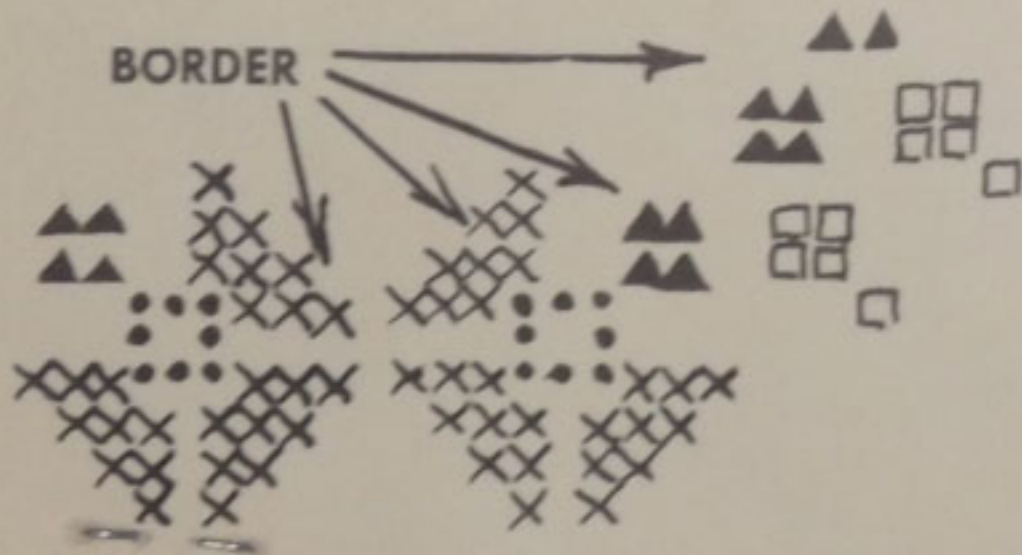

QUILT SIZE 84x104 REQUIRES 30 BLOCKS (3 SETS)

No. 605B QUILT BLOCKS  
6 TO A SET—100% COTTON

Alternate Embroidery Square with  
Plain Quilted Square.

- X —Beauty Pink ..... 9 Sk.
- △ —Beauty Rose ..... 7 Sk.
- —Deep Rose ..... 5 Sk.
- —Hunter's Green ..... 5 Sk.
- ▲ —Dk. Hunter's Green ..... 5 Sk.

Use 3 strands throughout.

No. 605B

RN 26169

SET OF 6

0008/119.352.7 QUILT SIZE 84x104 REQUIRES 30 BLOCKS (5 SETS)