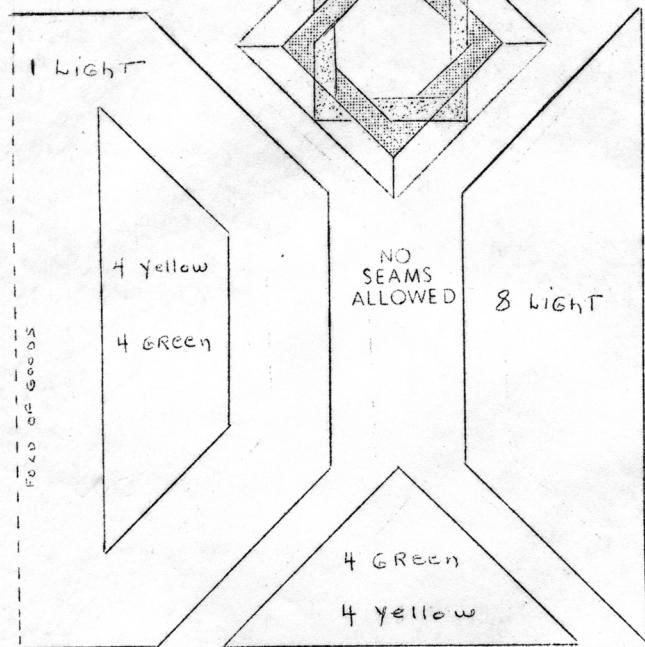

INTERLOCKED
SQUARES

KANSAS CITY STAR
1932

the colors chosen determine beauty of this
quilt-- a design for experienced quilter.

1962

BARBARA BANNISTER
BEL AIR CRAFTS
JOHANNESBURG, MICH