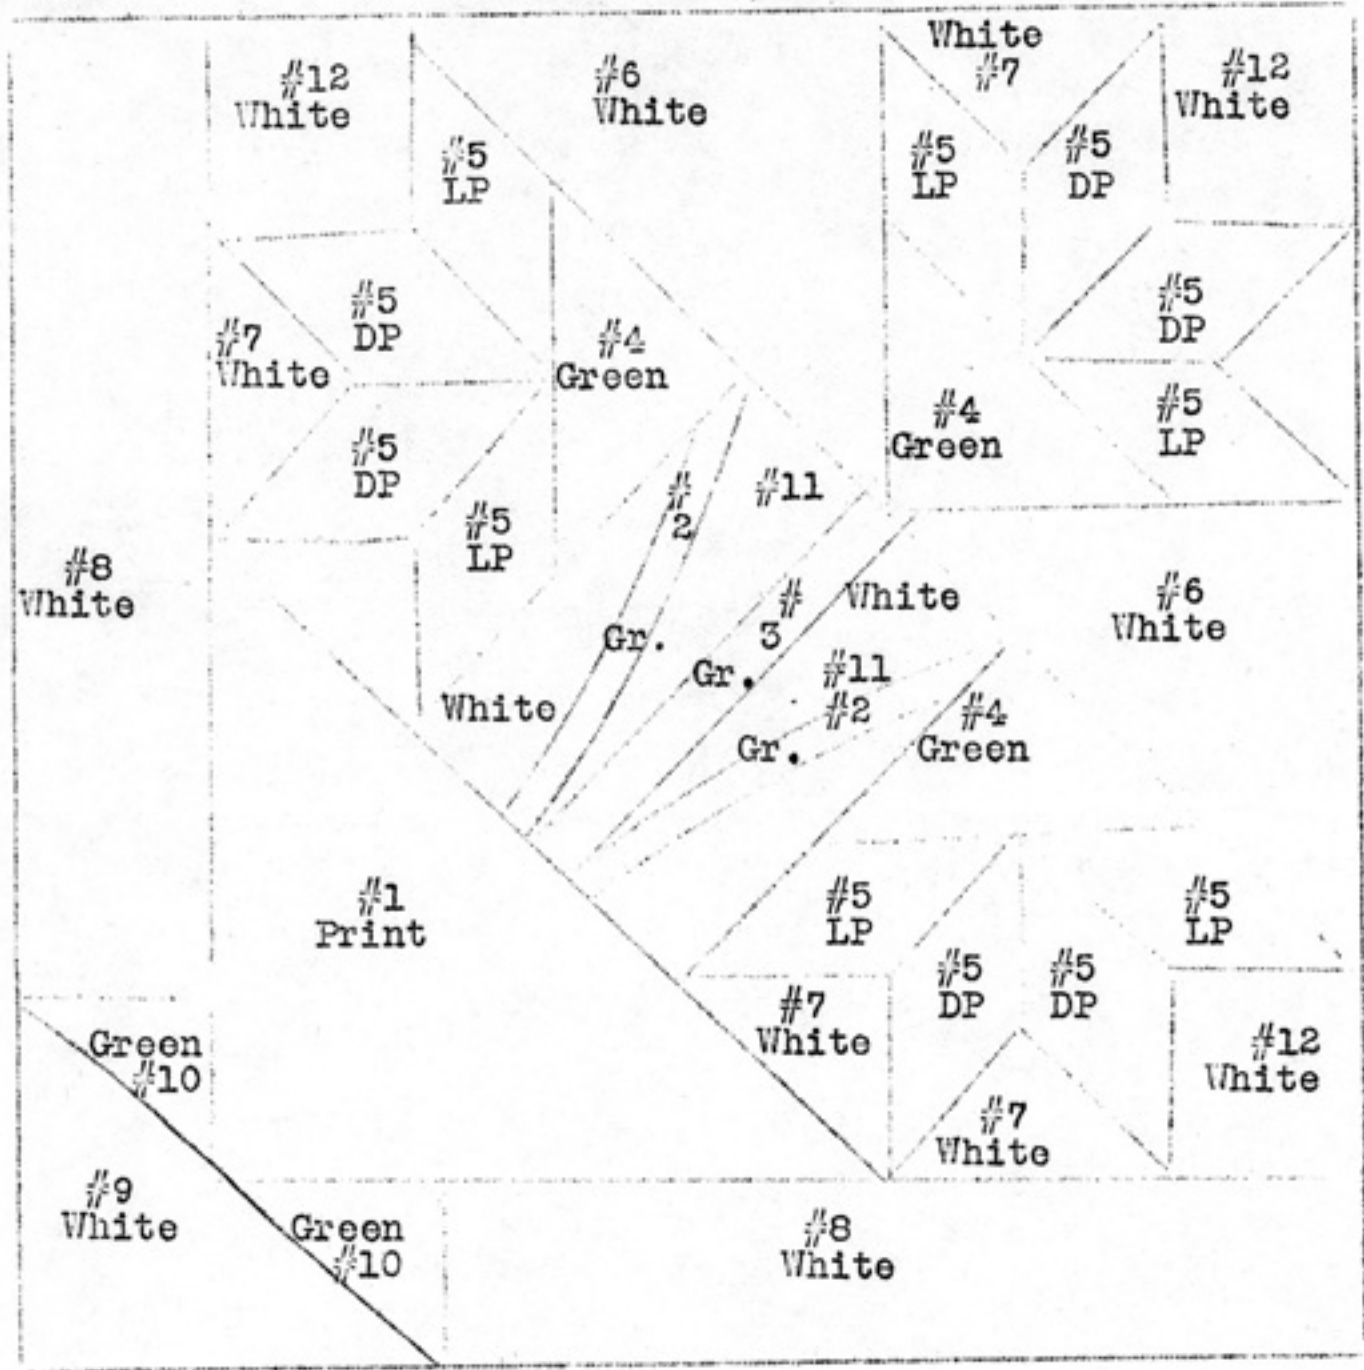

QUILT NO. 55, BASKET OF LILIES
83x108-inches

LADIES ART COMPANY

ST. LOUIS, MISSOURI.

COLOR CHART

LP-Light Pink
DP-Dark Pink

18-in.

seam allowance

Piece No.11

Seam allowance

Piece No.8

Piece No.5

SEAM

Piece
No.3

LADIES ART CO.
ST. LOUIS, MO.

Since 1889

seam

Piece No. 4

LADIES ART CO.
ST. LOUIS, MO.

Since 1889

seam allowance

55.