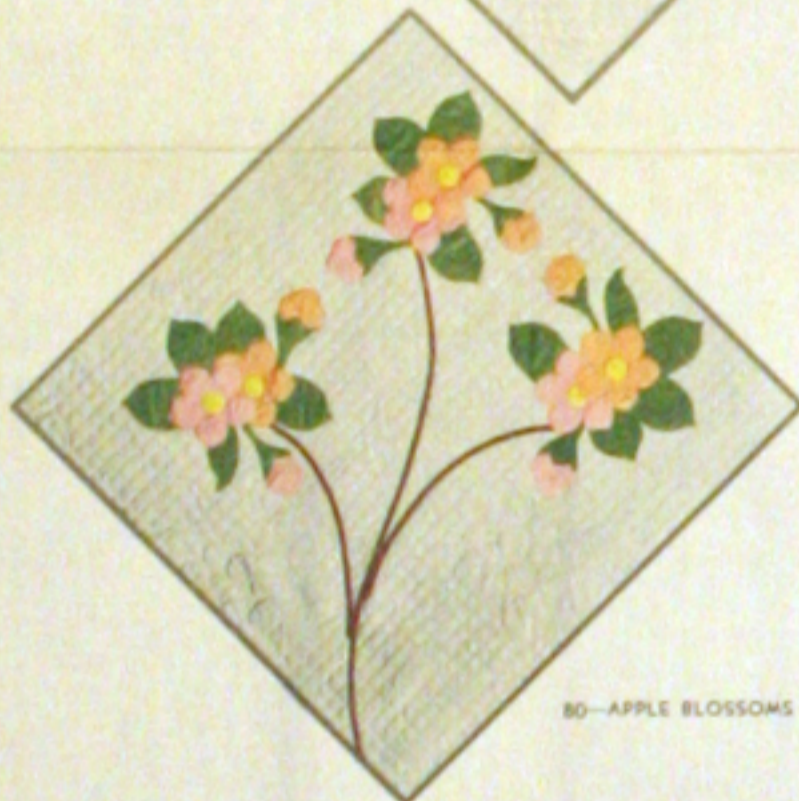

8-SUNFLOWER

8-IRIS

21-DOUBLE WEDDING RING

5-THE LONE STAR

100-STAR OF BLUEGRASS

80-APPLE BLOSSOMS

83-COUNTRY GARDENS

Save **THE QUILT PATTERN** which is printed on reverse side of this wrapper. You may obtain the pattern for any quilt design illustrated by using the coupon which is printed in the lower right-hand corner of this wrapper.

1 lb. 3 oz.

ONE SEAMLESS SHEET

**FULL QUILT SIZE - 81 BY 96 INCHES**