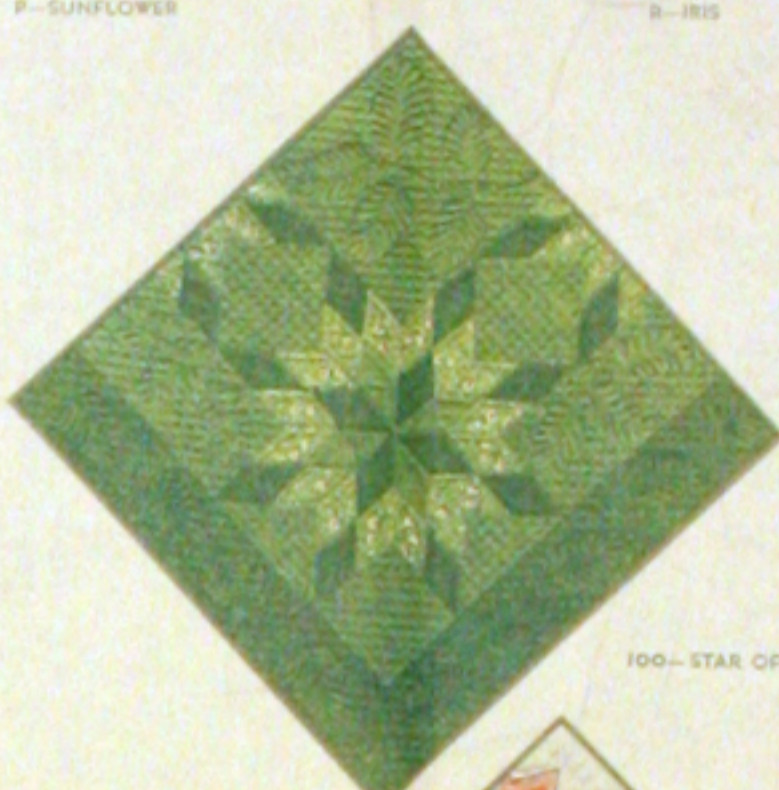

8-SUNFLOWER

8-IRIS

21-DOUBLE WEDDING RING

5-THE LONE STAR

100-STAR OF BLUEGRASS

80-APPLE BLOSSOMS

83-COUNTRY GARDENS

Save **THE QUILT PATTERN** which is printed on reverse side of this wrapper. You may obtain the pattern for any quilt design illustrated by using the coupon which is printed in the lower right-hand corner of this wrapper.

1 lb. 3 oz.

ONE SEAMLESS SHEET

**FULL QUILT SIZE - 81 BY 96 INCHES**