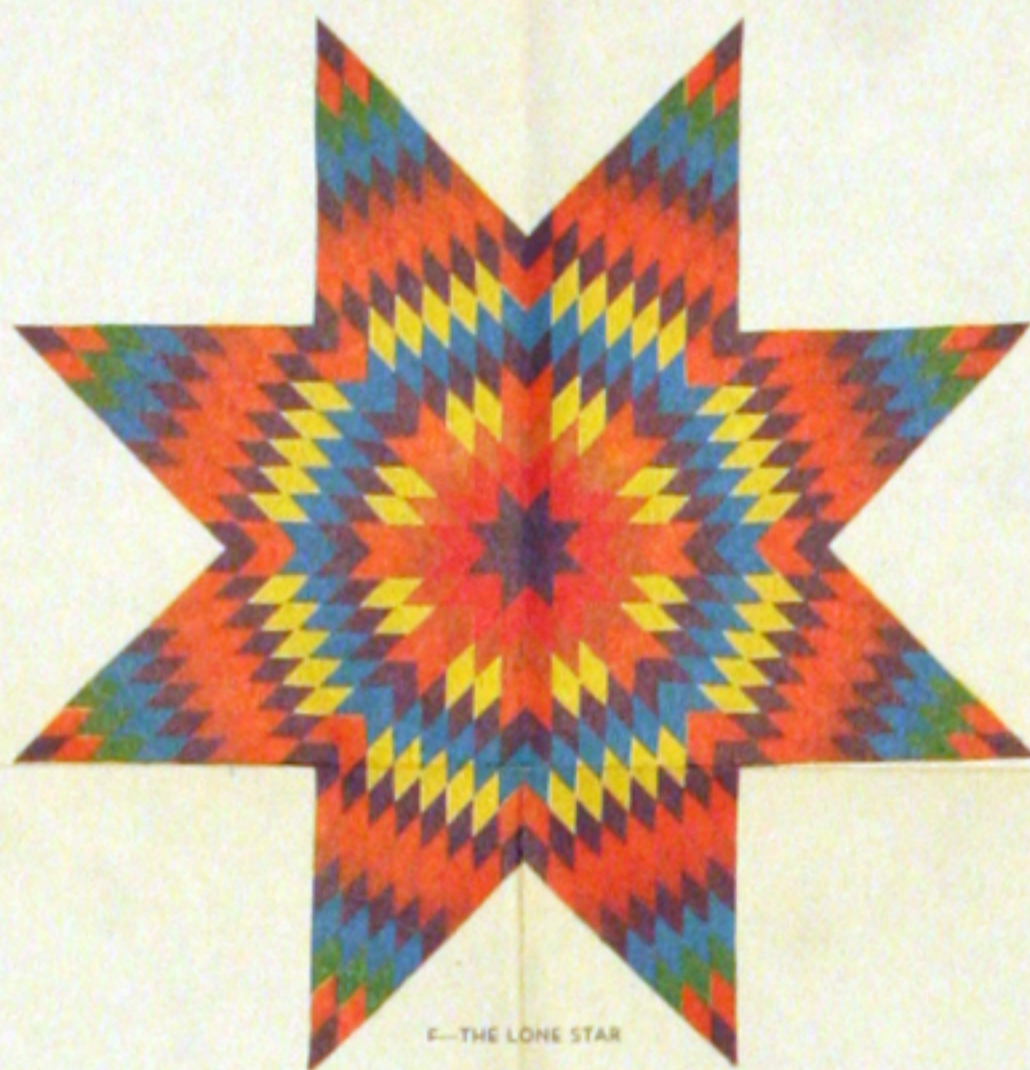

76-FLORAL WREATH

4-TUMBLING BLOCKS

102-DEW DROP

70-STAR BRIGHT

39-POINSETTIA

47-WATER LILIES

28-MARTHA'S VINEYARD

34-HOMESPUN

8-SUNFLOWER

8-IRIS

21-DOUBLE WEDDING RING

5-THE LONE STAR

100-STAR OF BLUEGRASS

80-APPLE BLOSSOMS

83-COUNTRY GARDENS

Save **THE QUILT PATTERN** which is printed on reverse side of this wrapper. You may obtain the pattern for any quilt design illustrated by using the coupon which is printed in the lower right-hand corner of this wrapper.

1 lb. 3 oz.

ONE SEAMLESS SHEET

**FULL QUILT SIZE - 81 BY 96 INCHES**