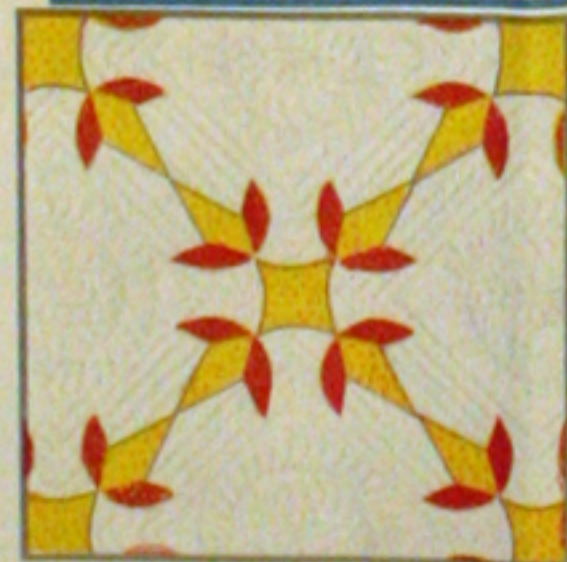

8-SUNFLOWER

8-IRIS

21-DOUBLE WEDDING RING

5-THE LONE STAR

100-STAR OF BLUEGRASS

80-APPLE BLOSSOMS

83-COUNTRY GARDENS

Save **THE QUILT PATTERN** which is printed on reverse side of this wrapper. You may obtain the pattern for any quilt design illustrated by using the coupon which is printed in the lower right-hand corner of this wrapper.

1 lb. 3 oz.

ONE SEAMLESS SHEET

**FULL QUILT SIZE - 81 BY 96 INCHES**

# MOUNTAIN MIST

REG. U.S. PAT. OFF. AND IN CANADA

**NEEDLE-EASY "GLAZENE" FILLING for QUILTS**

*Uniform in Thickness • Does Not Stretch Thin • Makes a Quilt That Will Wash Beautifully*

THE STEARNS & FOSTER COMPANY LOCKLAND, CINCINNATI OHIO

ALL COTTON 100% NEW SAF MATERIAL OHIO REGISTRY No. 52

23-TURKEY TRACKS

1-NEW YORK BEAUTY

79-DOGWOOD

30-BOSTON COMMONS

64-COUNTRY LANES

#53 Change Quilts ©1935