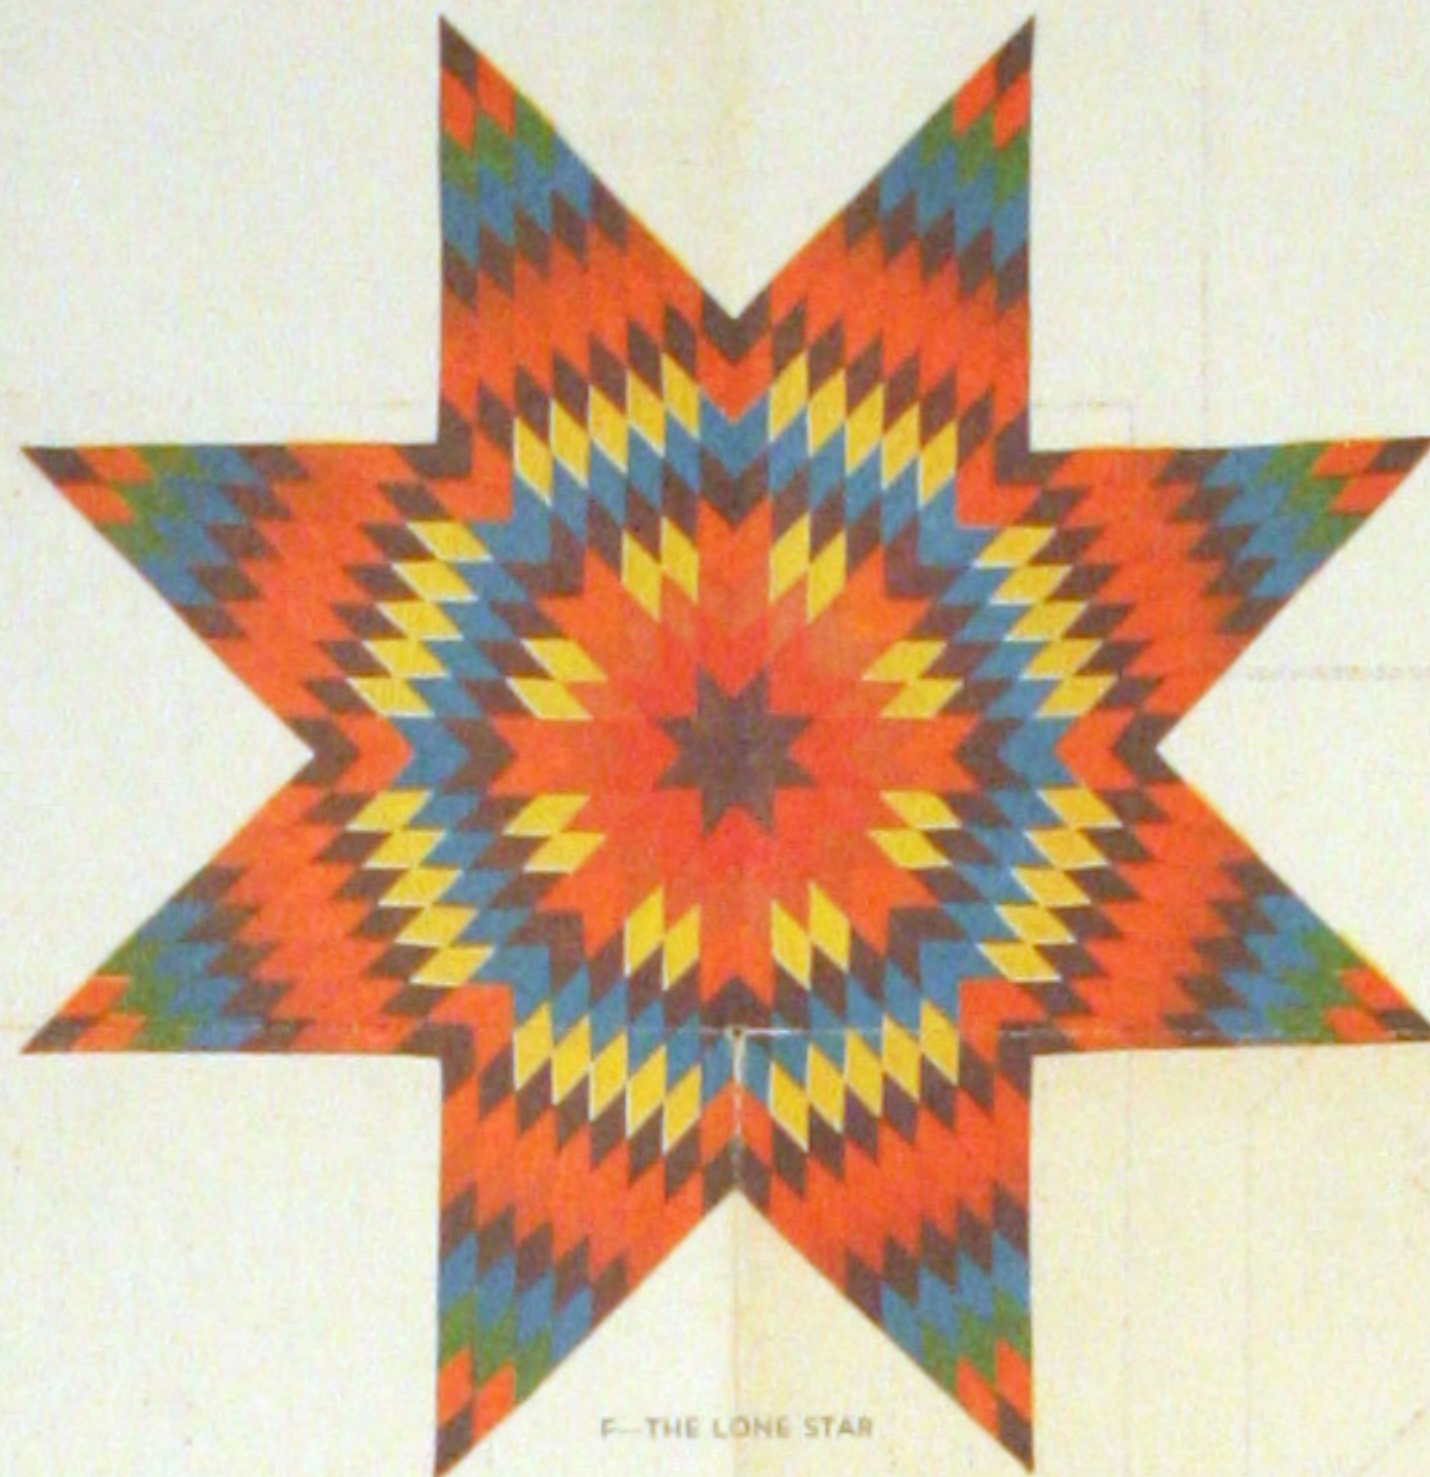

P-SUNFLOWER

8-IRIS

21-DOUBLE WEDDING RING

F-THE LONE STAR

100-STAR OF BLUEGRASS

80-APPLE BLOSSOMS

83-COUNTRY GARDENS

Save **THE QUILT PATTERN** which is printed on reverse side of this wrapper. You may obtain the pattern for any quilt design illustrated by using the coupon which is printed in the lower right-hand corner of this wrapper.