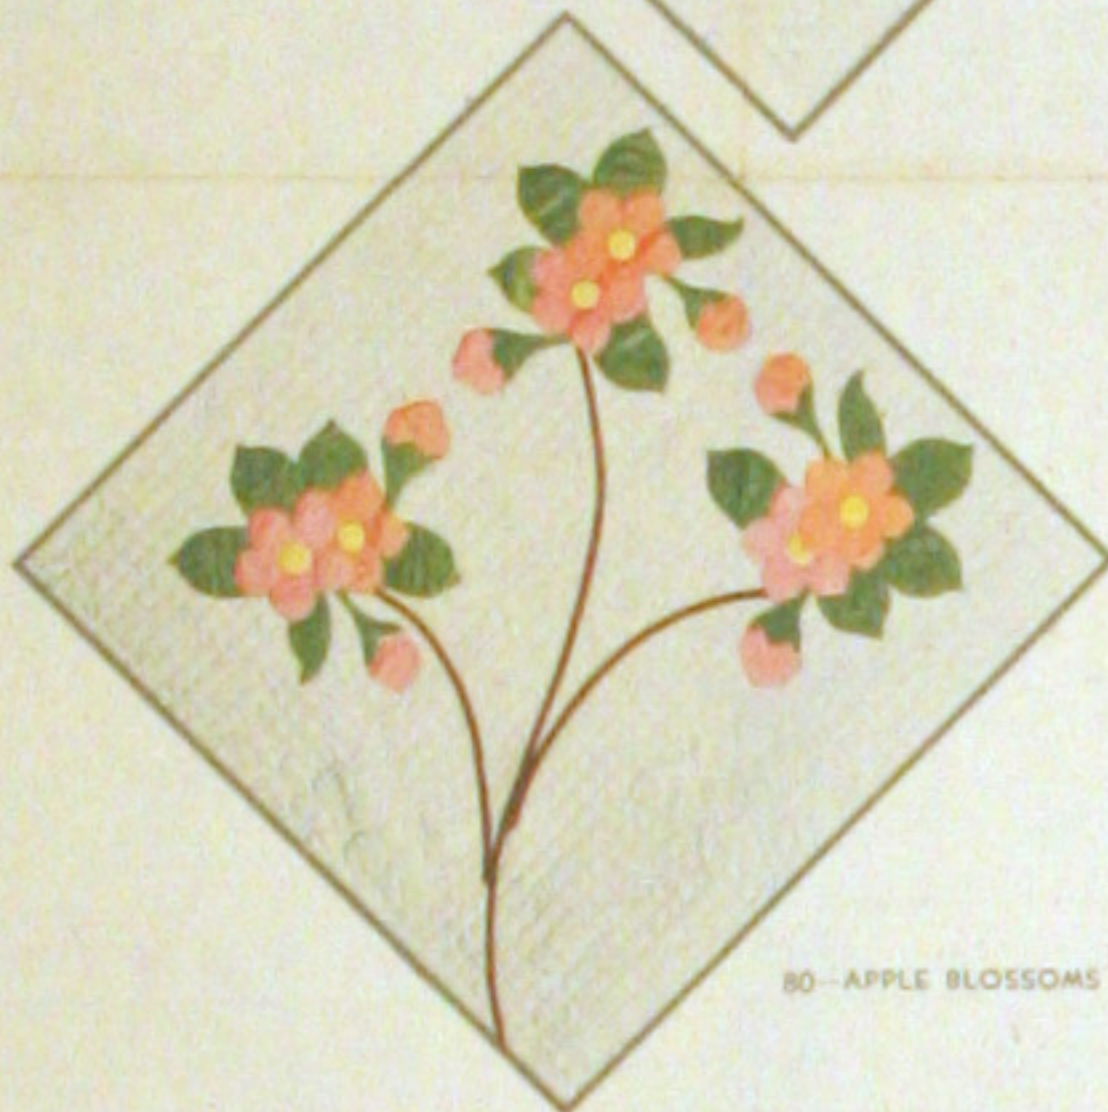

P-SUNFLOWER

8-IRIS

21-DOUBLE WEDDING RING

F-THE LONE STAR

100-STAR OF BLUEGRASS

80-APPLE BLOSSOMS

83-COUNTRY GARDENS

Save **THE QUILT PATTERN** which is printed on reverse side of this wrapper. You may obtain the pattern for any quilt design illustrated by using the coupon which is printed in the lower right-hand corner of this wrapper.

1 lb. 3 oz.

ONE SEAMLESS SHEET

FULL QUILT SIZE - 81 BY 96 INCHES

MOUNTAIN MIST

REG. U.S. PAT. OFF. AND IN CANADA

NEEDLE-EASY "GLAZENE" FILLING for QUILTS

Uniform in Thickness • Does Not Stretch Thin • Makes a Quilt That Will Wash Beautifully