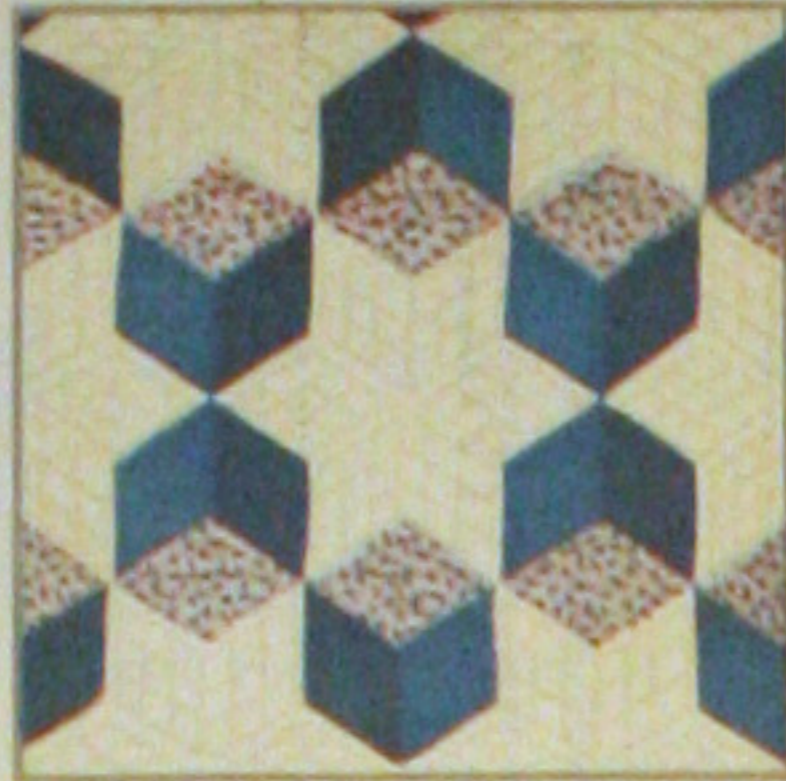

76-FLORAL CAMEO

A-TUMBLING BLOCKS

24-DANCING DAFFODILS

70-STAR BRIGHT

39-POINSETTIA

47-WATER LILIES

28-MARTHA'S VINEYARD

34-HOMESPUN

P-SUNFLOWER

8-IRIS

21-DOUBLE WEDDING RING

F-THE LONE STAR

100-STAR OF BLUEGRASS

80-APPLE BLOSSOMS

83-COUNTRY GARDENS

Save **THE QUILT PATTERN** which is printed on reverse side of this wrapper. You may obtain the pattern for any quilt design illustrated by using the coupon which is printed in the lower right-hand corner of this wrapper.

1 lb. 3 oz.

ONE SEAMLESS SHEET

FULL QUILT SIZE - 81 BY 96 INCHES

MOUNTAIN MIST

REG. U.S. PAT. OFF. AND IN CANADA

NEEDLE-EASY "GLAZENE" FILLING for QUILTS

Uniform in Thickness • Does Not Stretch Thin • Makes a Quilt That Will Wash Beautifully