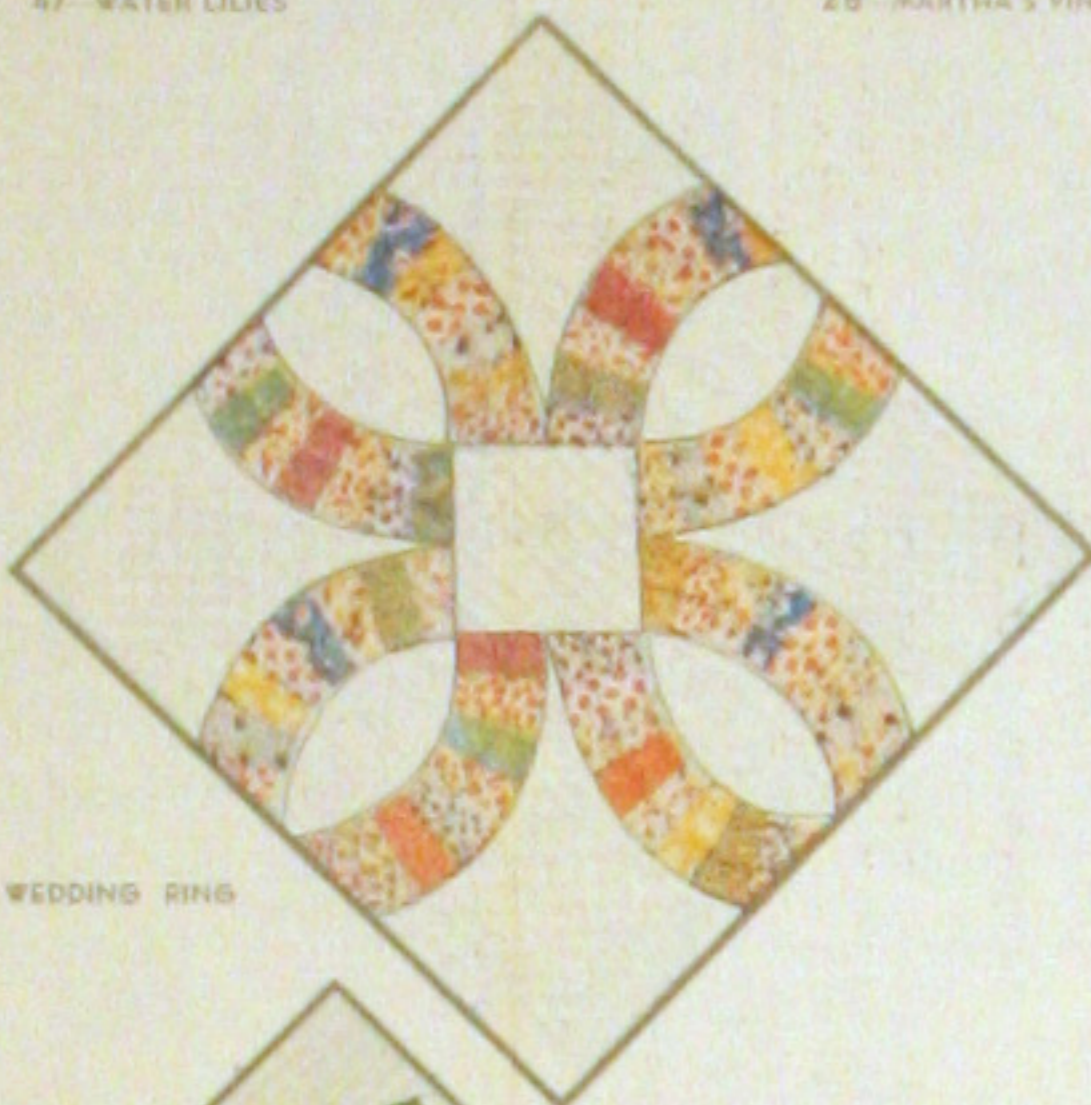

P-SUNFLOWER

8-IRIS

21-DOUBLE WEDDING RING

F-THE LONE STAR

100-STAR OF BLUEGRASS

80-APPLE BLOSSOMS

83-COUNTRY GARDENS

Save **THE QUILT PATTERN** which is printed on reverse side of this wrapper. You may obtain the pattern for any quilt design illustrated by using the coupon which is printed in the lower right-hand corner of this wrapper.

1 lb. 3 oz.

ONE SEAMLESS SHEET

FULL QUILT SIZE - 81 BY 96 INCHES

MOUNTAIN MIST

REG. U.S. PAT. OFF. AND IN CANADA

NEEDLE-EASY "GLAZENE" FILLING for QUILTS

Uniform in Thickness • Does Not Stretch Thin • Makes a Quilt That Will Wash Beautifully