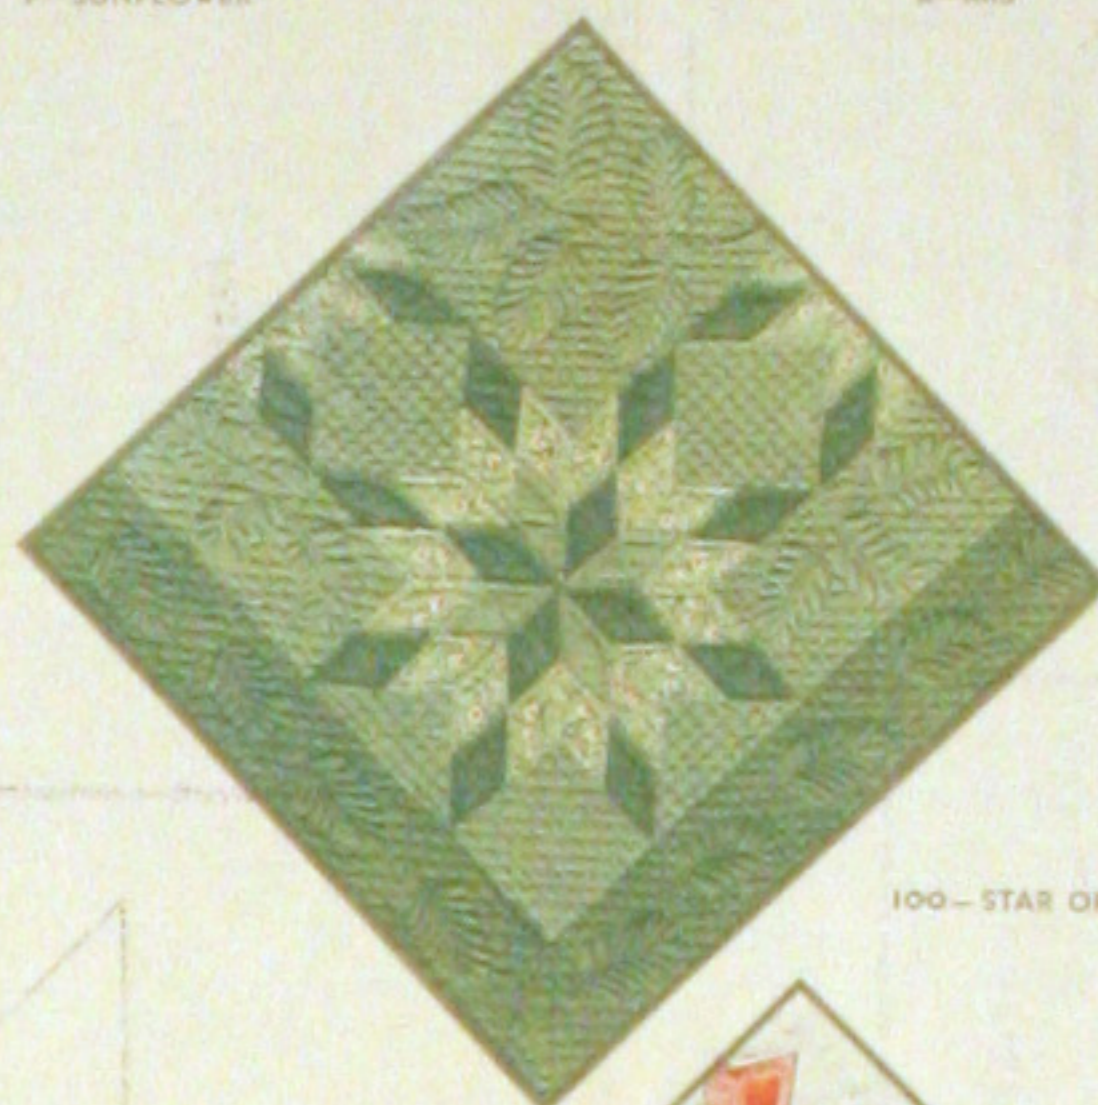

P-SUNFLOWER

8-IRIS

21-DOUBLE WEDDING RING

F-THE LONE STAR

100-STAR OF BLUEGRASS

80-APPLE BLOSSOMS

83-COUNTRY GARDENS

Save **THE QUILT PATTERN** which is printed on reverse side of this wrapper. You may obtain the pattern for any quilt design illustrated by using the coupon which is printed in the lower right-hand corner of this wrapper.

1 lb. 3 oz.

ONE SEAMLESS SHEET

FULL QUILT SIZE - 81 BY 96 INCHES

MOUNTAIN MIST

REG. U.S. PAT. OFF. AND IN CANADA

NEEDLE-EASY "GLAZENE" FILLING for QUILTS

Uniform in Thickness • Does Not Stretch Thin • Makes a Quilt That Will Wash Beautifully