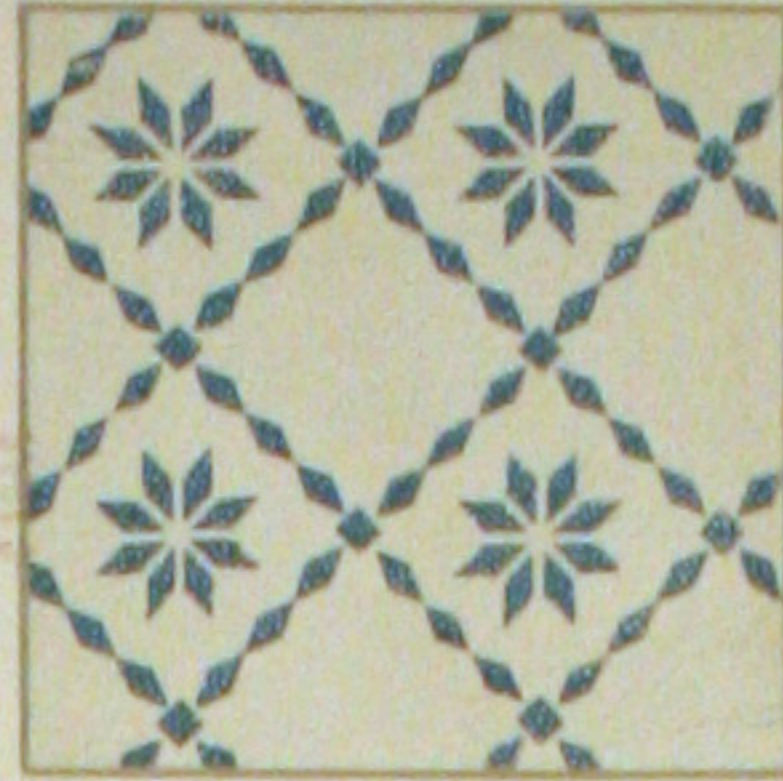

76-FLORAL CAMEO

A-TUMBLING BLOCKS

24-DANCING DAFFODILS

70-STAR BRIGHT

39-POINSETTIA

47-WATER LILIES

28-MARTHA'S VINEYARD

34-HOMESPUN

P-SUNFLOWER

8-IRIS

21-DOUBLE WEDDING RING

F-THE LONE STAR

100-STAR OF BLUEGRASS

80-APPLE BLOSSOMS

83-COUNTRY GARDENS

Save **THE QUILT PATTERN** which is printed on reverse side of this wrapper. You may obtain the pattern for any quilt design illustrated by using the coupon which is printed in the lower right-hand corner of this wrapper.

1 lb. 3 oz.

ONE SEAMLESS SHEET

FULL QUILT SIZE - 81 BY 96 INCHES

MOUNTAIN MIST

REG. U.S. PAT. OFF. AND IN CANADA

NEEDLE-EASY "GLAZENE" FILLING for QUILTS

Uniform in Thickness • Does Not Stretch Thin • Makes a Quilt That Will Wash Beautifully