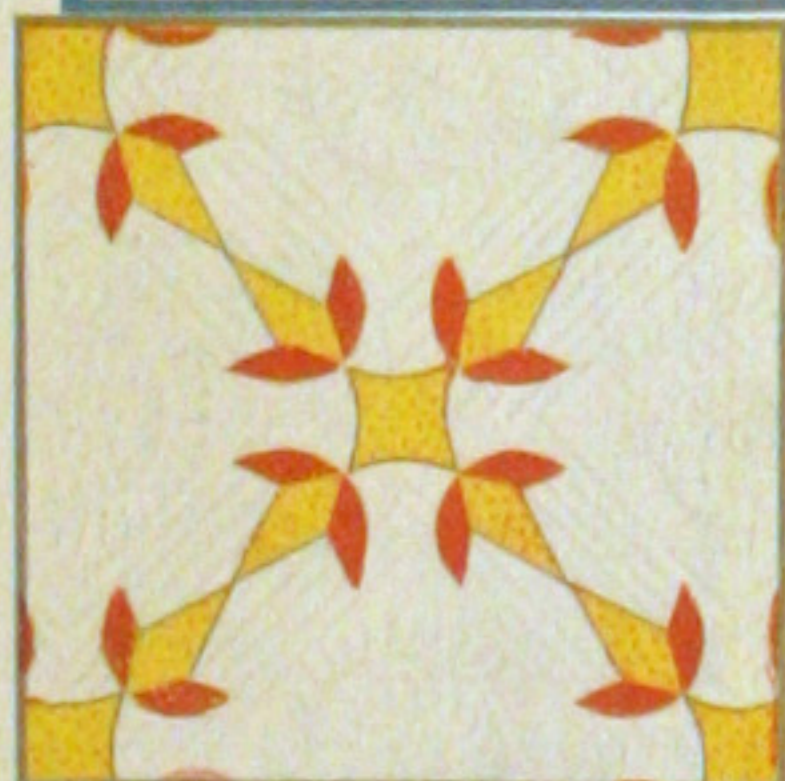

23-TURKEY TRACKS