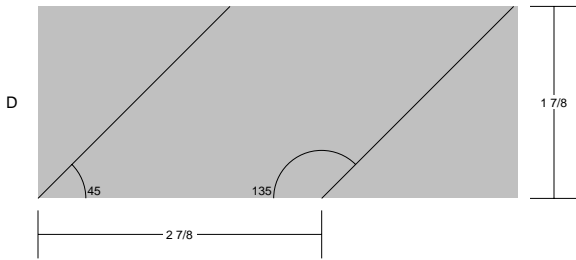

QUILT BLOCK INFORMATION FROM CHARLOTTE BULL

Little ones love this story about a brave boy. Did you realize that Goliath was 9 feet 6 inches tall?

DAVID AND GOLIATH QUILT PATTERN INSTRUCTIONS

USING THE PDF TO GET YOUR 12" BLOCK CUTTING INSTRUCTIONS

You will find the templates for this block at [PDF for this block](#). The rotary cutting instructions are at [PDF for this block](#).

David & Goliath

Pattern for 12.00x12.00 block
Key Block (1/5 actual size)

Cutting Diagrams

Patch Count

David & Goliath

Pattern for 12.00x12.00 block
Key Block (29/100 actual size)