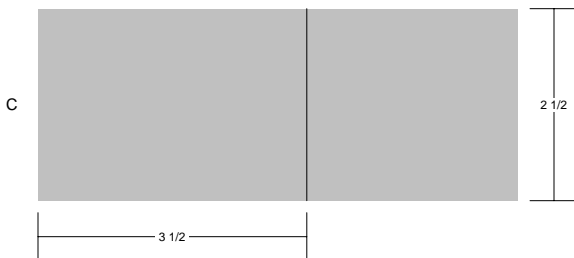

Cutting Diagrams