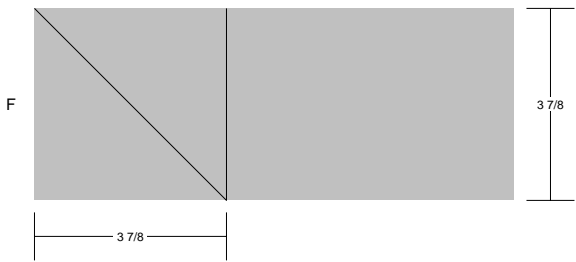

QUILT BLOCK INFORMATION FROM CHARLOTTE BULL

Little ones love this story about a brave boy. Did you realize that Goliath was 9 feet 6 inches tall?

DAVID AND GOLIATH QUILT PATTERN INSTRUCTIONS

USING THE PDF TO GET YOUR 12" BLOCK CUTTING INSTRUCTIONS

You will find the templates for this block at [PDF for this block](#). The rotary cutting instructions are at [PDF for this block](#).

David & Goliath

Pattern for 12.00x12.00 block
Key Block (1/5 actual size)

Cutting Diagrams

Patch Count

David & Goliath

Pattern for 12.00x12.00 block
Key Block (29/100 actual size)