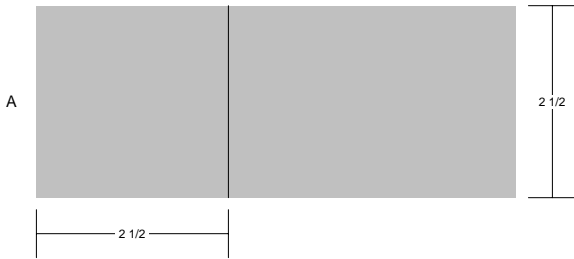

Cutting Diagrams