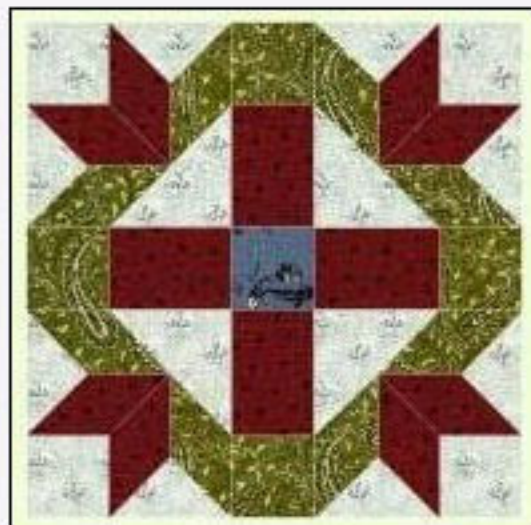

DAVID AND GOLIATH BIBLE QUILT BLOCK PATTERN

"Thou comest to me with a sword and a spear and with a shield but I come to thee in the name of the Lord of Hosts...that all the earth may know that there is a God in Israel." *Samuel 17:1-58*

QUILT BLOCK INFORMATION FROM CHARLOTTE BULL

Little ones love this story about a brave boy. Did you realize that Goliath was 9 feet 6 inches tall?

DAVID AND GOLIATH QUILT PATTERN INSTRUCTIONS

USING THE PDF TO GET YOUR 12" BLOCK CUTTING INSTRUCTIONS

You will find the templates for this block at [PDF for this block](#). The rotary cutting instructions are at [PDF for this block](#).

David & Goliath

Pattern for 12.00x12.00 block
Key Block (1/5 actual size)

Cutting Diagrams

Patch Count

David & Goliath

Pattern for 12.00x12.00 block
Key Block (29/100 actual size)