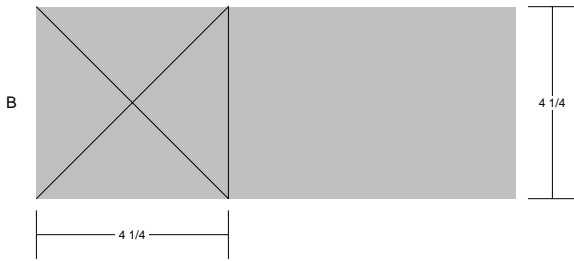

Cutting Diagrams