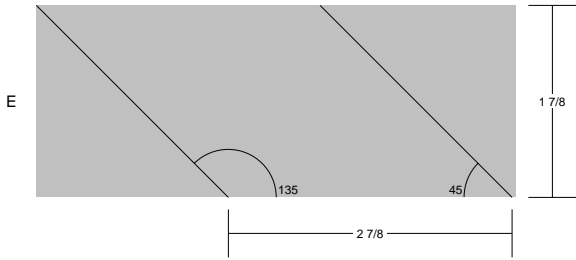

QUILT BLOCK INFORMATION FROM CHARLOTTE BULL

Little ones love this story about a brave boy. Did you realize that Goliath was 9 feet 6 inches tall?

DAVID AND GOLIATH QUILT PATTERN INSTRUCTIONS

USING THE PDF TO GET YOUR 12" BLOCK CUTTING INSTRUCTIONS

You will find the templates for this block at [PDF for this block](#). The rotary cutting instructions are at [PDF for this block](#).

David & Goliath

Pattern for 12.00x12.00 block
Key Block (1/5 actual size)

Cutting Diagrams

Patch Count

David & Goliath

Pattern for 12.00x12.00 block
Key Block (29/100 actual size)