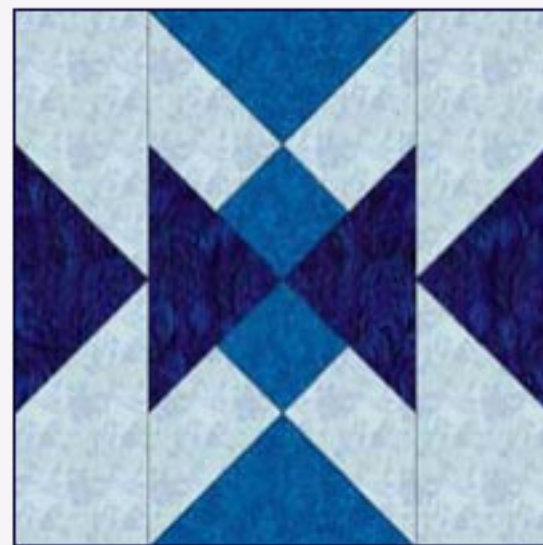

ROAD TO DAMASCUS QUILT PATTERN: A BIBLE BLOCK

"As Paul journeyed, he came to Damascus and suddenly there shown around him a light from Heaven and he fell to earth and heard a voice." Acts 9: 1-9

WORDS FROM CHARLOTTE BULL

Being struck blind, conviction came to Paul as he proceeded to Syria. Do we need such a sudden act before we learn to follow the Lord?

This powerful thought has resulted in a most unusual and rare block design. Known only by this one name, it is found in only two sources in recent times. We might guess that it was designed by one wanting to add a New Testament block to a Bible Quilt.

The big dark triangles march across a quilt in a very graphic way. But watch for the grain lines.

12" BLOCK PATTERNS FOR TEMPLATES & ROTARY CUTTING

Quilting experience is assumed for this New Testament block as there are no specific directions. I suggest you use the templates if you are making a sampler quilt. If you are making a full quilt with this pattern you can use the rotary cutting PDF as a guide but some are not complete.