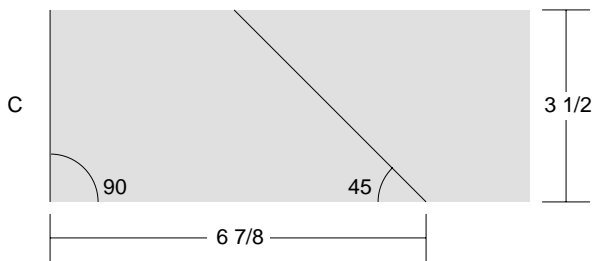

The big dark triangles march across a quilt in a very graphic way. But watch for the grain lines.

12" BLOCK PATTERNS FOR TEMPLATES & ROTARY CUTTING

Quilting experience is assumed for this New Testament block as there are no specific directions. I suggest you use the templates if you are making a sampler quilt. If you are making a full quilt with this pattern you can use the rotary cutting PDF as a guide but some are not complete.

If you are new to quilting I recommend the [Old Testament blocks](#).

[ROAD TO DAMASCUS ROTARY CUTTING PDF](#)

[ROAD TO DAMASCUS TEMPLATES PDF](#)

Road to Damascus

Key Block (1/5 actual size)

Cutting Diagrams

Patch Count

2 patches

2 patches

2 patches

Road to Damascus

Key Block (29/100 actual size)