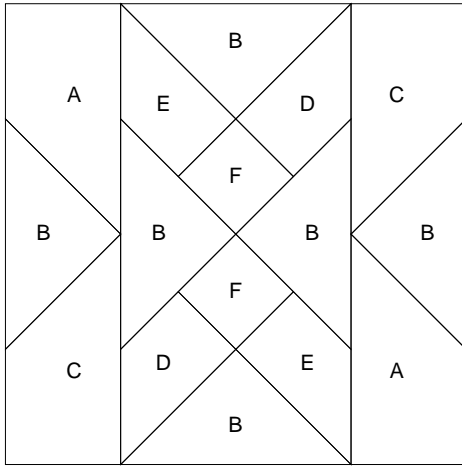

ROAD TO DAMASCUS QUILT PATTERN: A BIBLE BLOCK

"As Paul journeyed, he came to Damascus and suddenly there shown around him a light from Heaven and he fell to earth and heard a voice." Acts 9: 1-9

WORDS FROM CHARLOTTE BULL

Being struck blind, conviction came to Paul as he proceeded to Syria. Do we need such a sudden act before we learn to follow the Lord?

This powerful thought has resulted in a most unusual and rare block design. Known only by this one name, it is found in only two sources in recent times. We might guess that it was designed by one wanting to add a New Testament block to a Bible Quilt.

The big dark triangles march across a quilt in a very graphic way. But watch for the grain lines.

12" BLOCK PATTERNS FOR TEMPLATES & ROTARY CUTTING

Quilting experience is assumed for this New Testament block as there are no specific directions. I suggest you use the templates if you are making a sampler quilt. If you are making a full quilt with this pattern you can use the rotary cutting PDF as a guide but some are not complete.

If you are new to quilting I recommend the [Old Testament blocks](#).

[ROAD TO DAMASCUS ROTARY CUTTING PDF](#)

[ROAD TO DAMASCUS TEMPLATES PDF](#)

Road to Damascus

Key Block (1/5 actual size)

Cutting Diagrams