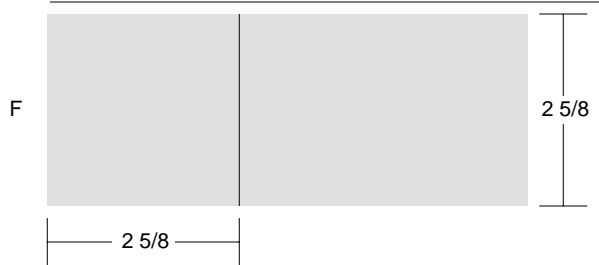

The big dark triangles march across a quilt in a very graphic way. But watch for the grain lines.

12" BLOCK PATTERNS FOR TEMPLATES & ROTARY CUTTING

Quilting experience is assumed for this New Testament block as there are no specific directions. I suggest you use the templates if you are making a sampler quilt. If you are making a full quilt with this pattern you can use the rotary cutting PDF as a guide but some are not complete.

Patch Count

2 patches

2 patches

2 patches

Road to Damascus

Key Block (29/100 actual size)