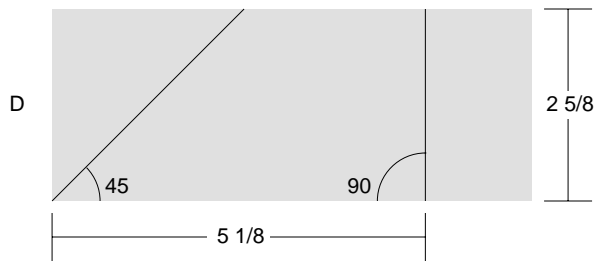

2 patches

2 patches

2 patches