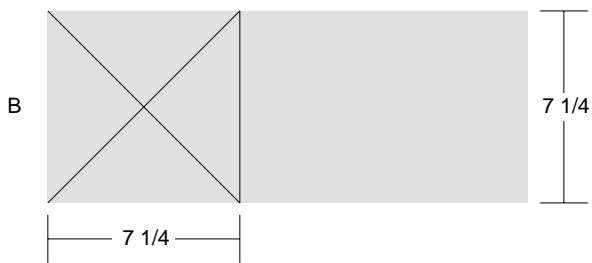

Patch Count