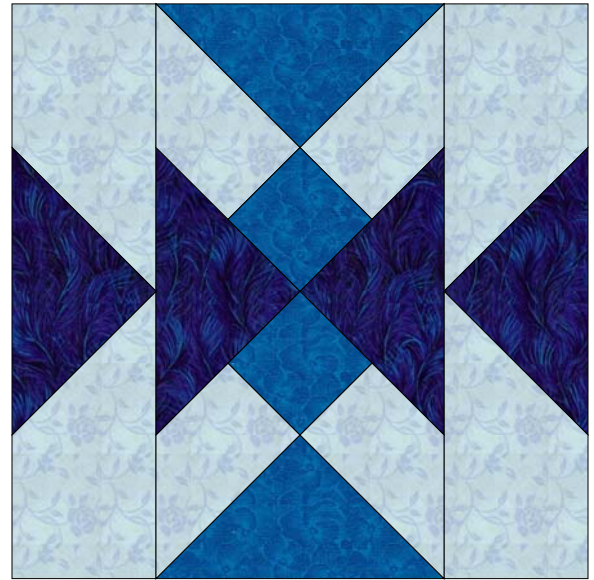

Road to Damascus

Key Block (1/5 actual size)