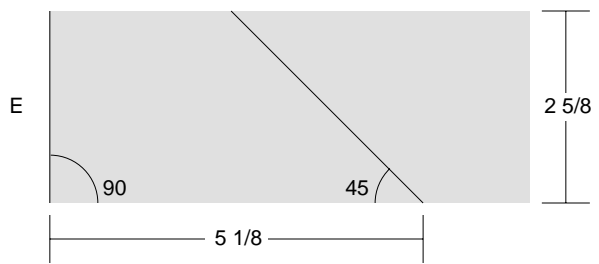

The big dark triangles march across a quilt in a very graphic way. But watch for the grain lines.

12" BLOCK PATTERNS FOR TEMPLATES & ROTARY CUTTING

Quilting experience is assumed for this New Testament block as there are no specific directions. I suggest you use the templates if you are making a sampler quilt. If you are making a full quilt with this pattern you can use the rotary cutting PDF as a guide but some are not complete.

If you are new to quilting I recommend the [Old Testament blocks](#).

[ROAD TO DAMASCUS ROTARY CUTTING PDF](#)

[ROAD TO DAMASCUS TEMPLATES PDF](#)

Road to Damascus

Key Block (1/5 actual size)

Cutting Diagrams

Patch Count

2 patches

2 patches

2 patches

Road to Damascus

Key Block (29/100 actual size)