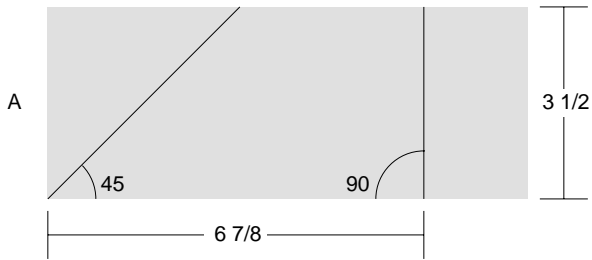

The big dark triangles march across a quilt in a very graphic way. But watch for the grain lines.

12" BLOCK PATTERNS FOR TEMPLATES & ROTARY CUTTING

Quilting experience is assumed for this New Testament block as there are no specific directions. I suggest you use the templates if you are making a sampler quilt. If you are making a full quilt with this pattern you can use the rotary cutting PDF as a guide but some are not complete.

If you are new to quilting I recommend the [Old Testament blocks](#).

[ROAD TO DAMASCUS ROTARY CUTTING PDF](#)

[ROAD TO DAMASCUS TEMPLATES PDF](#)

Road to Damascus

Key Block (1/5 actual size)

Cutting Diagrams