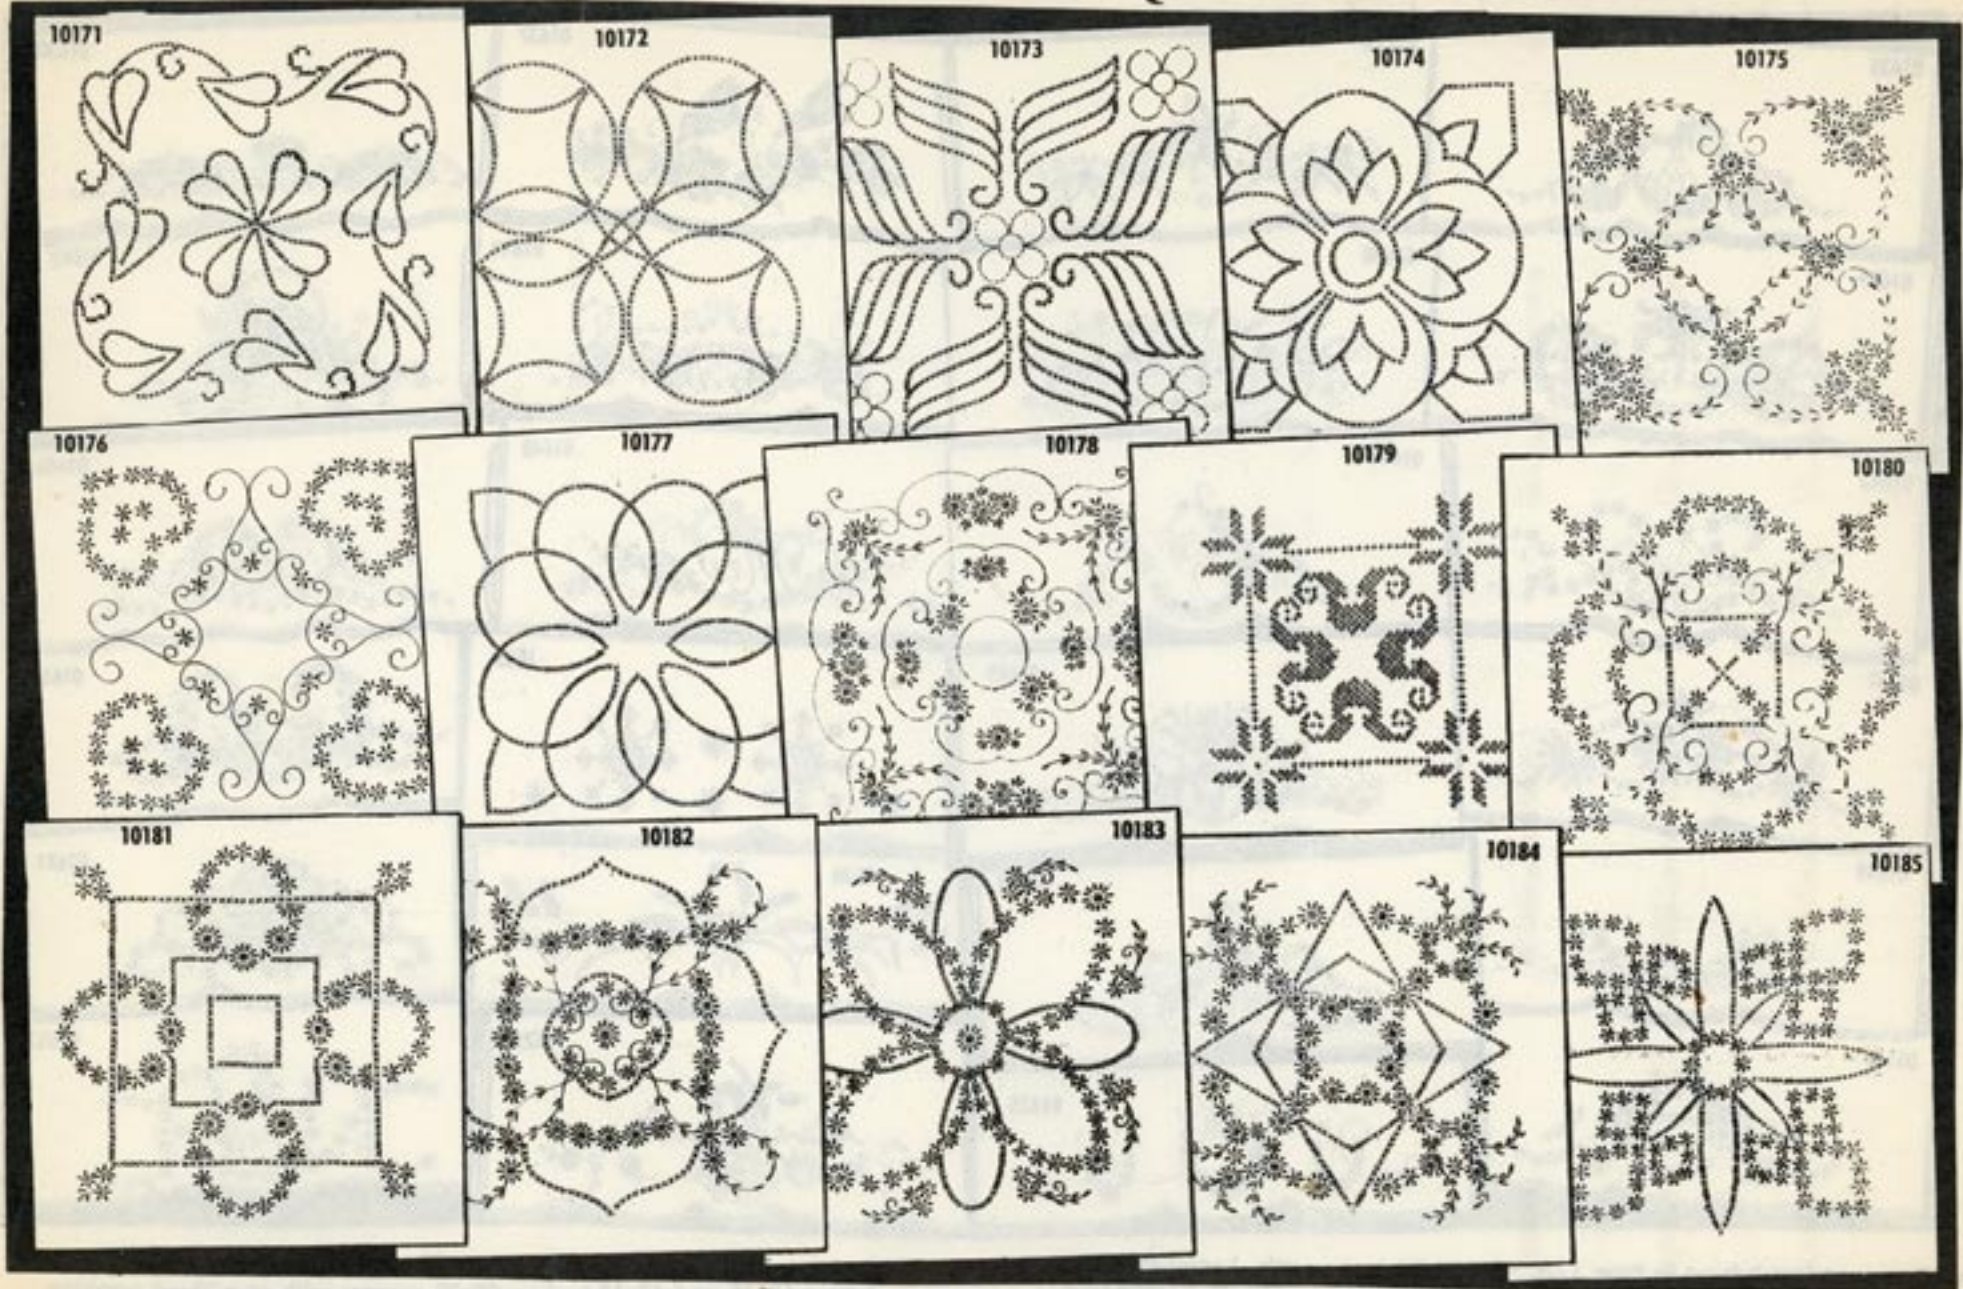

LARGE ASSORTMENT OF BEAUTIFUL QUILT BLOCK DESIGNS

18x18 INCHES; 12 BLOCKS TO A SET

Material is frost white, sturdy, 80 square muslin of highest quality.

The initial cost of the blocks is minor compared to the value of the finished quilt.

Color suggestions for embroidering come stamped on each set.

A quilting chart comes with each set.

THE ROEMOR CO. SUBSIDIARY OF

MARVIL ART NEEDLEWORK CO. 720 WASHINGTON AVE. ST. LOUIS 1, MO.

FASCINATING DESIGNS IN HEMSTITCHED PILLOW CASES

Fine seamless tubing in type 128, 42 and 36 inch width, hemstitched.
 Seamless tubing in type 140, 42 inch, hemstitched. Sheets 81x108 type
 140; hemmed or, one end, stamped and hemstitched on other.
 Color suggestions for embroidering come stamped on each.

Designs whose number start with 15 also come matched in scarfs,
 doilies 18x18 and 12x12 inches, 36x36 centers with or without napkins.
 All can be had in our best white cotton material or fine oyster linen.